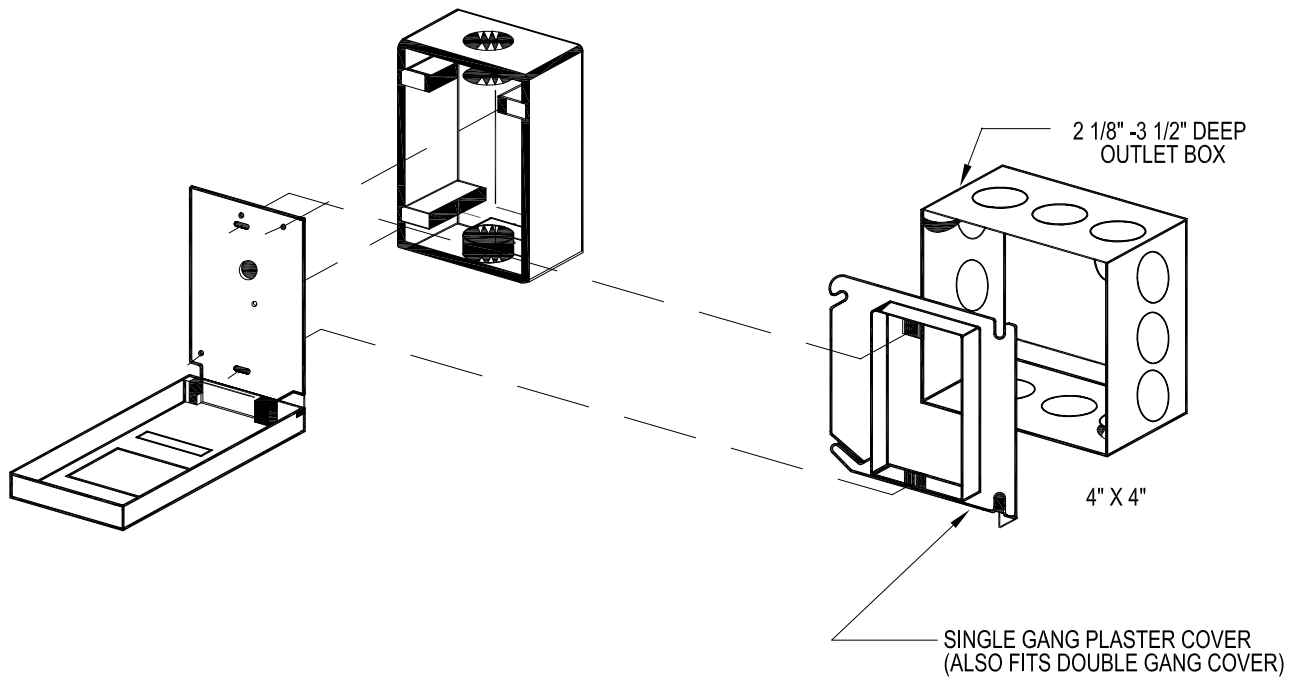

TOP REAR VIEW

HPS-CP

TOP REAR VIEW

HPS-CP/S

PHYSICAL DIMENSION			
SERIES	W	H	D
HPS-CP	3.5"	5 1/4"	3/4"
HPS-CP/S	3.5"	5 1/4"	3/4"

CONTACT RATING- ALL NORMALLY OPEN
 HPS-CP- BREAKGLASS STATION 3 AMP 120VAC
 HPS-CP/S- BREAKGLASS STATION 3 AMP 120VAC