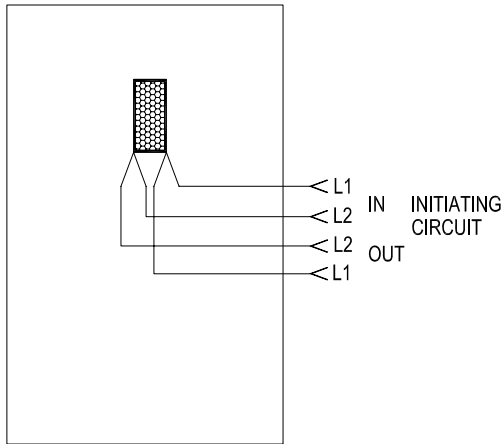

TOP REAR VIEW

HPS-CP

TOP REAR VIEW

HPS-CP/S

PHYSICAL DIMENSION			
SERIES	W	H	D
HPS-CP	3.5"	5 1/4"	3/4"
HPS-CP/S	3.5"	5 1/4"	3/4"

CONTACT RATING- ALL NORMALLY OPEN
 HPS-CP- BREAKGLASS STATION 3 AMP 120VAC
 HPS-CP/S- BREAKGLASS STATION 3 AMP 120VAC