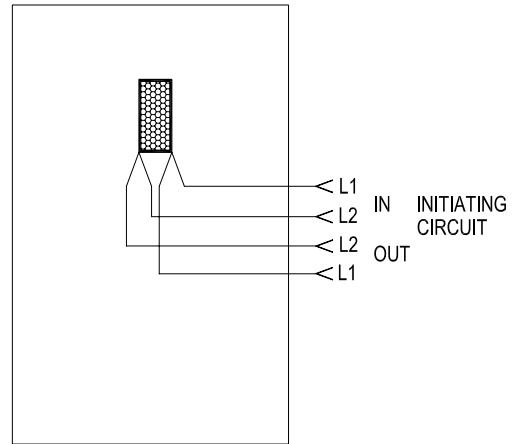

TOP REAR VIEW

HPS-CP

TOP REAR VIEW

HPS-CP/S

PHYSICAL DIMENSION			
SERIES	W	H	D
HPS-CP	3.5"	5 1/4"	3/4"
HPS-CP/S	3.5"	5 1/4"	3/4"

CONTACT RATING- ALL NORMALLY OPEN
 HPS-CP- BREAKGLASS STATION 3 AMP 120VAC
 HPS-CP/S- BREAKGLASS STATION 3 AMP 120VAC